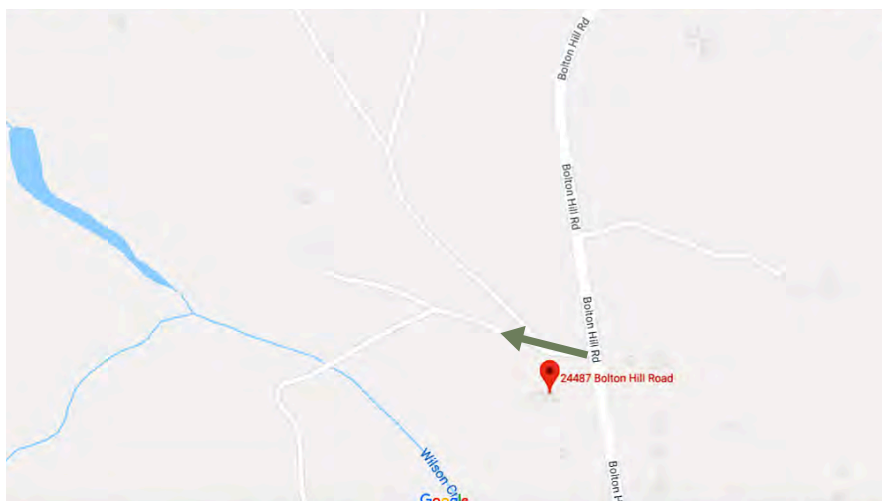

Camp Wilani at Havenroot

24487 Bolton Hill Road

Veneta, OR 97487

From Interstate 5:

Take the Randy Pape Belt Line West
(OR 569 West)
Go 9.9 Miles

When it ends turn **RIGHT** on OR 126 West/
West 11th Avenue.
Go 9.2 Miles

Turn **LEFT** on Territorial Highway
Go 0.6 Miles

Turn **RIGHT** on Bolton Hill Road
Go 1.4 Miles

You will see a large white mailbox on the
right - slow down! Turn right just after the
mailbox.

Please go very slowly and follow signs to
parking. Speed Limit: 15 MPH