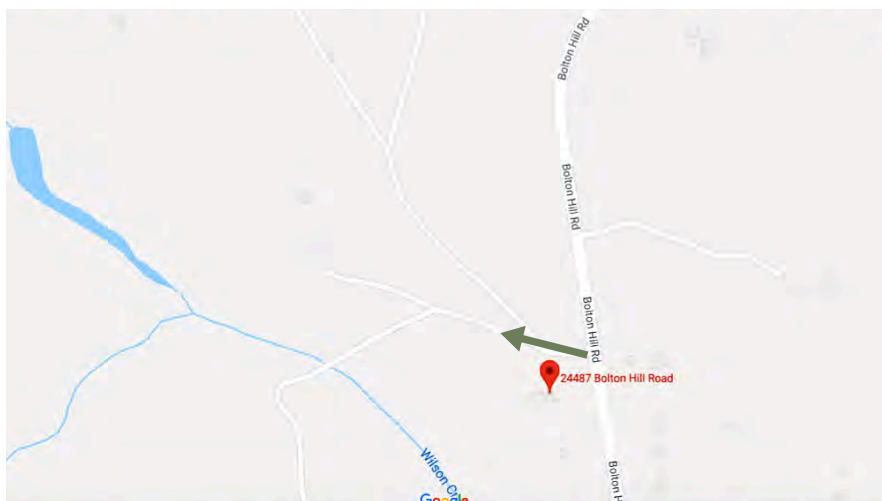

Camp Wilani at Havenroot
24487 Bolton Hill Road
Veneta, OR 97487

From Interstate 5:

Take the Randy Pape Belt Line West
(OR 569 West)
Go 9.9 Miles

When it ends turn RIGHT on OR 126
West/West 11th Avenue.
Go 9.2 Miles

Turn LEFT on Territorial Highway
Go 0.6 Miles

Turn RIGHT on Bolton Hill Road
Go 1.4 Miles

You will see a large white mailbox on
the right - slow down! Turn right just
after the mailbox.

Please go very slowly and follow
signs to parking. Speed Limit: 15
MPH