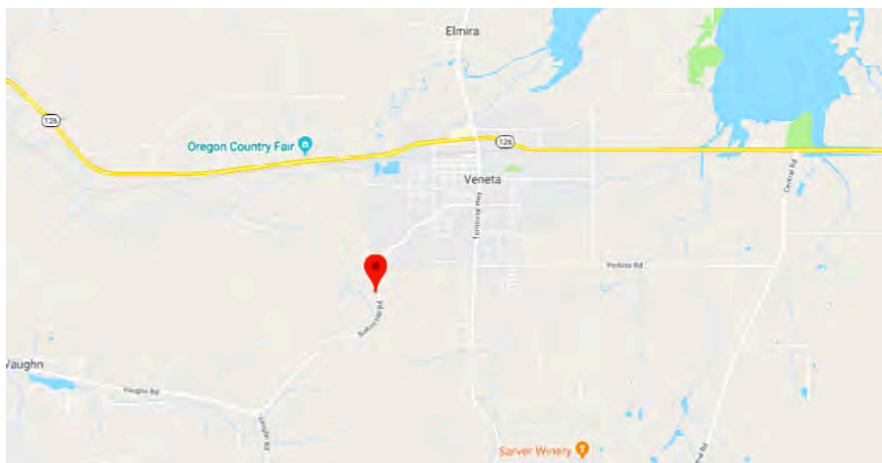

Camp Wilani at Havenroot
24487 Bolton Hill Road
Veneta, OR 97487

From Interstate 5:

Take the Randy Pape Belt Line West
(OR 569 West)
Go 9.9 Miles

When it ends turn RIGHT on OR 126
West/West 11th Avenue.
Go 9.2 Miles

Turn LEFT on Territorial Highway
Go 0.6 Miles

Turn RIGHT on Bolton Hill Road
Go 1.4 Miles

You will see a large white mailbox on
the right - slow down! Turn right just
after the mailbox.

Please go very slowly and follow
signs to parking. Speed Limit: 15
MPH