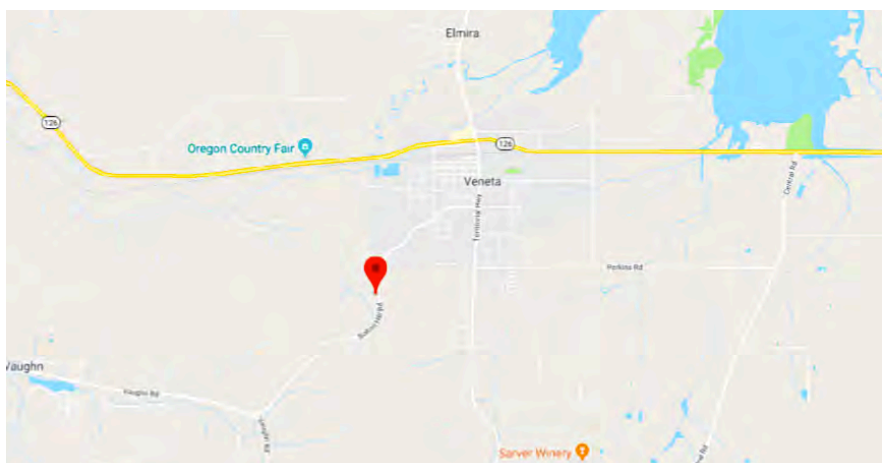

Camp Wilani at Havenroot 24487 Bolton Hill Road Veneta, OR 97487

From Interstate 5:

Take the Randy Pape Belt Line West
(OR 569 West)
Go 9.9 Miles

When it ends turn RIGHT on OR 126
West/West 11th Avenue.
Go 9.2 Miles

Turn LEFT on Territorial Highway
Go 0.6 Miles

Turn RIGHT on Bolton Hill Road
Go 1.4 Miles

You will see a large white mailbox on
the right - slow down! Turn right just
after the mailbox.

Please go very slowly and follow
signs to parking. Speed Limit: 15
MPH