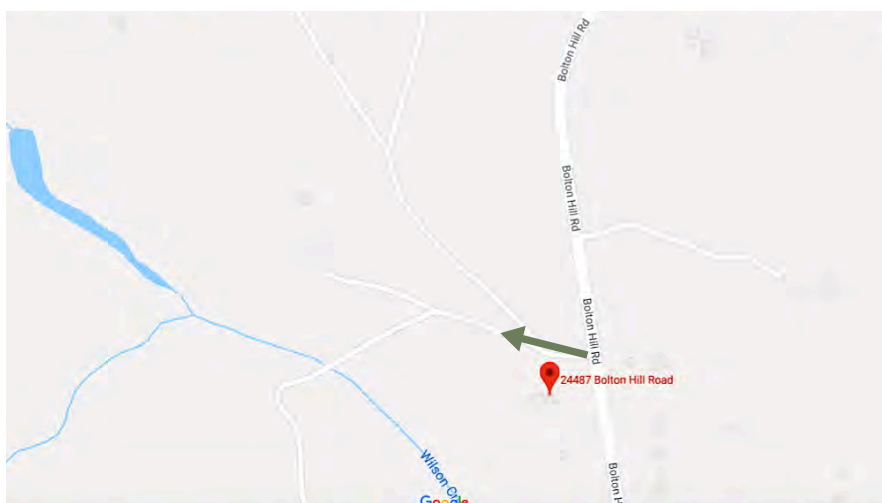

Camp Wilani at Havenroot 24487 Bolton Hill Road Veneta, OR 97487

From Interstate 5:

Take the Randy Pape Belt Line West
(OR 569 West)
Go 9.9 Miles

When it ends turn RIGHT on OR 126
West/West 11th Avenue.
Go 9.2 Miles

Turn LEFT on Territorial Highway
Go 0.6 Miles

Turn RIGHT on Bolton Hill Road
Go 1.4 Miles

You will see a large white mailbox on
the right - slow down! Turn right just
after the mailbox.

Please go very slowly and follow
signs to parking. Speed Limit: 15
MPH