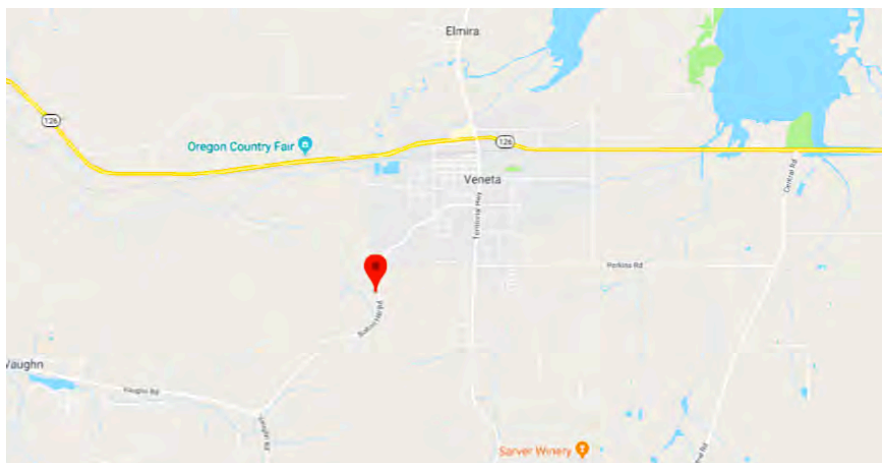

Camp Wilani at Havenroot

24487 Bolton Hill Road

Veneta, OR 97487

From Interstate 5:

Take the Randy Pape Belt Line West (OR 569 West)
Go 9.9 Miles

When it ends turn **RIGHT** on OR 126 West/
West 11th Avenue.
Go 9.2 Miles

Turn **LEFT** on Territorial Highway
Go 0.6 Miles

Turn **RIGHT** on Bolton Hill Road
Go 1.4 Miles

You will see a large white mailbox on the right - slow down! Turn right just after the mailbox.

Please go very slowly and follow signs to parking. Speed Limit: 15 MPH