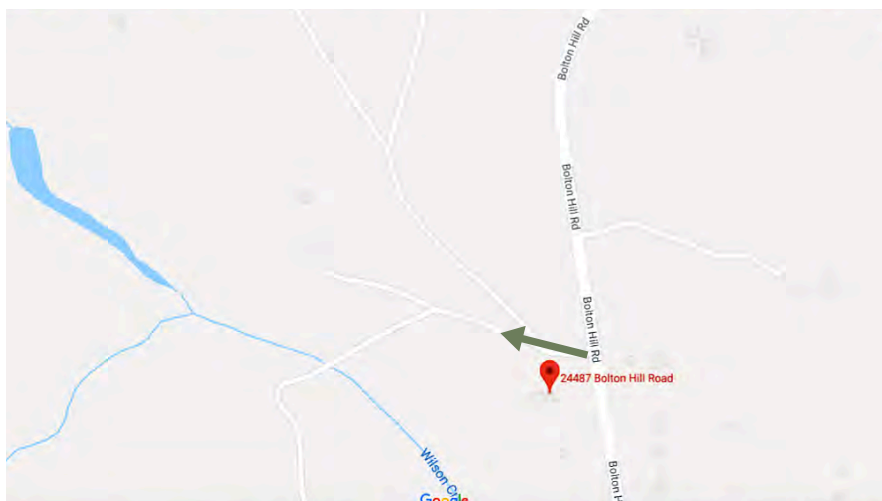

Camp Wilani at Havenroot

24487 Bolton Hill Road

Veneta, OR 97487

From Interstate 5:

Take the Randy Pape Belt Line West (OR 569 West)
Go 9.9 Miles

When it ends turn **RIGHT** on OR 126 West/
West 11th Avenue.
Go 9.2 Miles

Turn **LEFT** on Territorial Highway
Go 0.6 Miles

Turn **RIGHT** on Bolton Hill Road
Go 1.4 Miles

You will see a large white mailbox on the right - slow down! Turn right just after the mailbox.

Please go very slowly and follow signs to parking. Speed Limit: 15 MPH